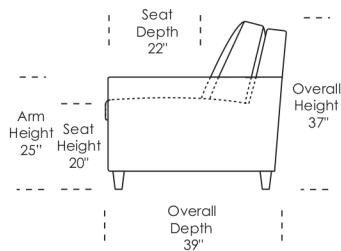

Standard Comfort Sleeper®

Features:

- Featuring the patented Tiffany 24/7™ platform sleep system
- Room to stretch out with true 80 inches of bedroom-length sleeping surface
- Ultimate comfort on four inches of plush, high-density foam mattress
- Zero wall clearance
- Quick-ship delivery
- Single-needle top-stitch
- High-density, high-resiliency foam seat cushions
- Loose back and seat cushions
- Lifetime warranty on frame
- 10-year mechanism warranty

Mattress Options:

- Premier with Crypton® ticking
- Gel
- Tempur-Pedic®

Cushion Options:

- High-density, high-resiliency foam seat cushions encased in down and down back cushions available

Leg Options:

- Wood legs available in Walnut, Espresso or Acorn finish

Please use actual leather, fabric, Crypton®, Sunbrella® and Ultrasuede® swatches when specifying furniture as the colors shown may vary due to the printing process.

* Picture shows left arm seated. Please specify left or right arm seated when ordering.

All orders are in seated position.

† Dotted lines for Queen Plus sizes indicates the number of seats.

All dimensions are approximate and subject to change.

Tiffany 24/7™ Convertible mechanism, U.S. Patents #6904628, #8893323, #9468303, #9668585. Additional patents pending.

V.FALLMKT17
Scale:
1/8 inch = 1 foot