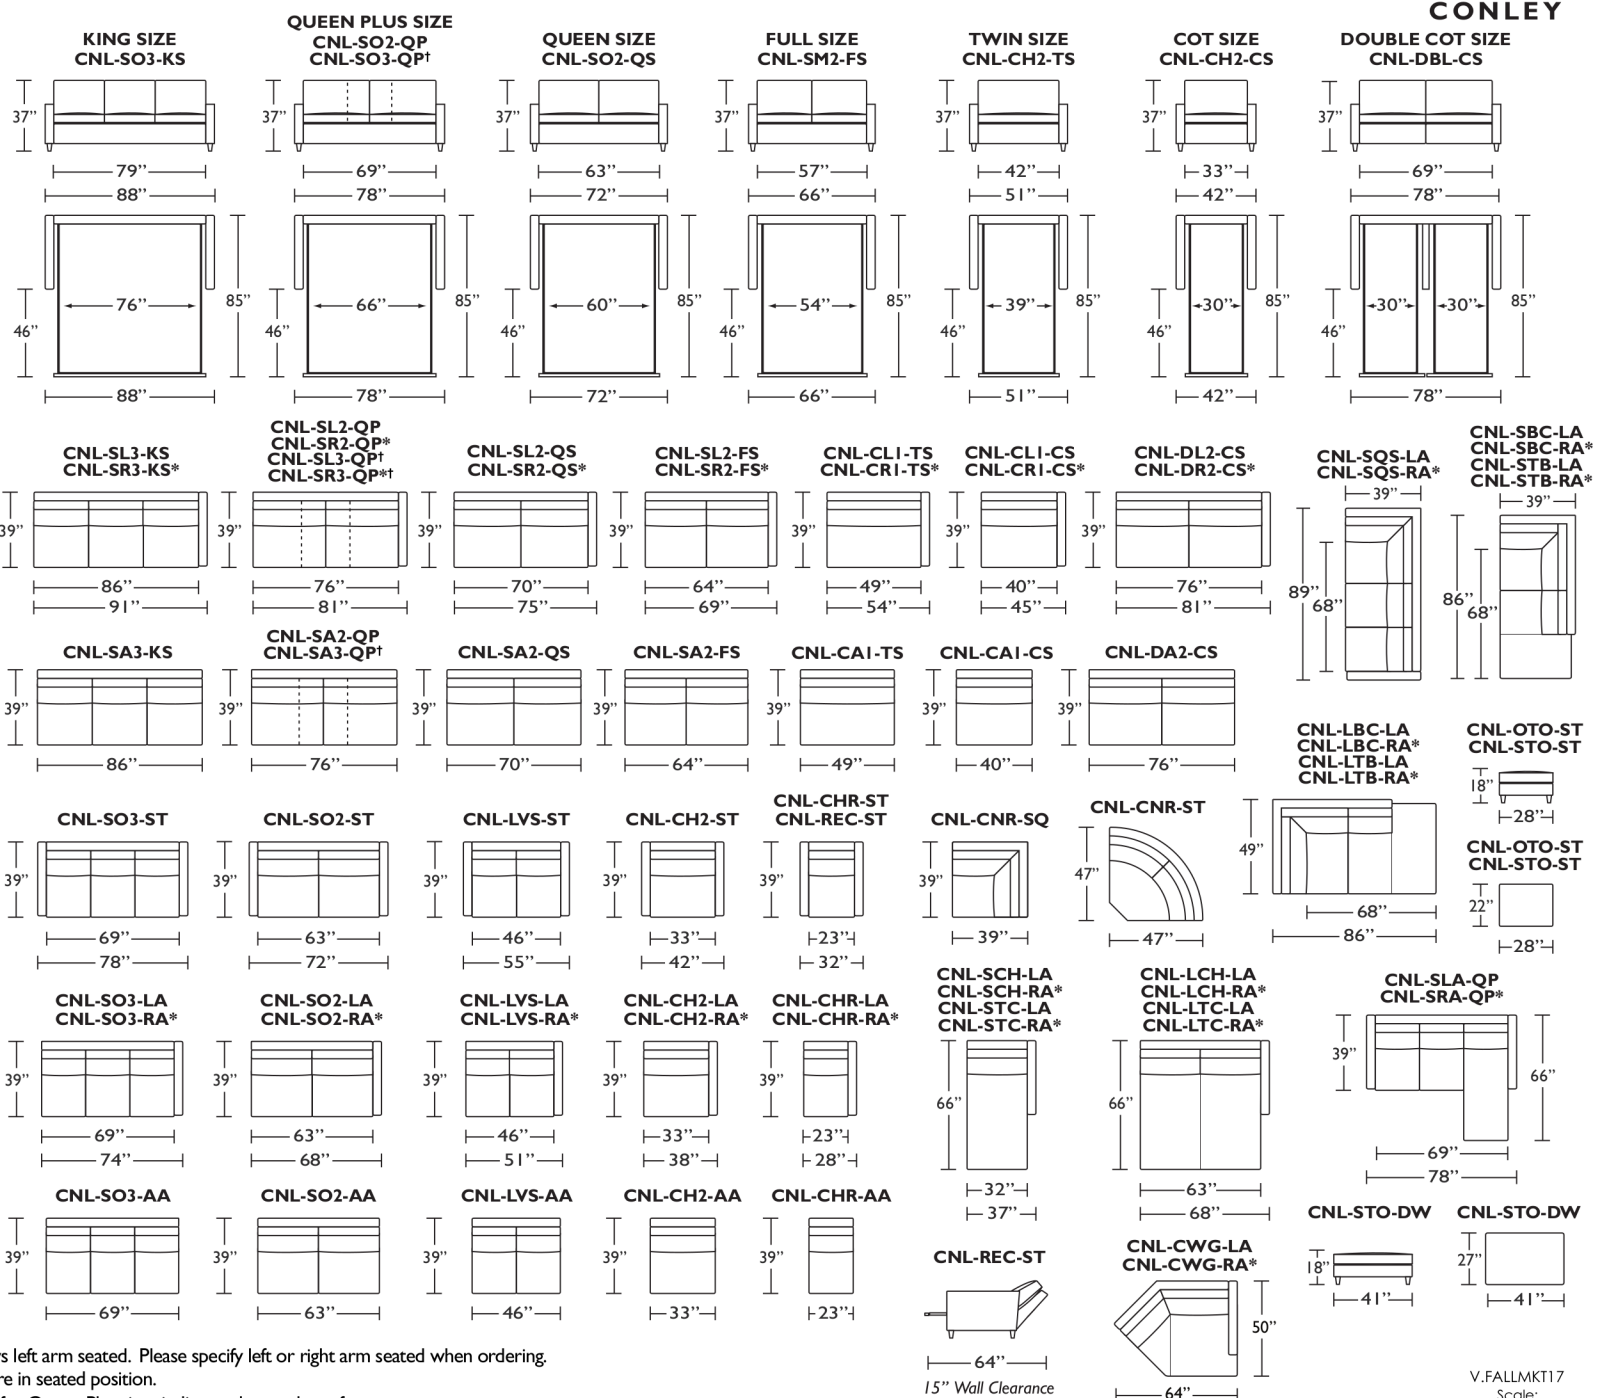

Standard Comfort Sleeper®

Features:

- Featuring the patented Tiffany 24/7™ platform sleep system
- Room to stretch out with true 80 inches of bedroom-length sleeping surface
- Ultimate comfort on four inches of plush, high-density foam mattress
- Zero wall clearance
- Quick-ship delivery
- Single-needle top-stitch
- High-density, high-resiliency foam seat cushions
- Loose back and seat cushions
- Lifetime warranty on frame
- 10-year mechanism warranty

Mattress Options:

- Premier with Crypton® ticking
- Gel
- Tempur-Pedic®

Cushion Options:

- High-density, high-resiliency foam seat cushions encased in down and down back cushions available

Leg Options:

- Wood legs available in Walnut, Espresso or Acorn finish

Please use actual leather, fabric, Crypton®, Sunbrella® and Ultrasuede® swatches when specifying furniture as the colors shown may vary due to the printing process.

* Picture shows left arm seated. Please specify left or right arm seated when ordering.

All orders are in seated position.

† Dotted lines for Queen Plus sizes indicates the number of seats.

All dimensions are approximate and subject to change.

Tiffany 24/7™ Convertible mechanism, U.S. Patents #6904628, #8893323, #9468303, #9668585. Additional patents pending.

V.FALLMKT17
Scale:
1/8 inch = 1 foot